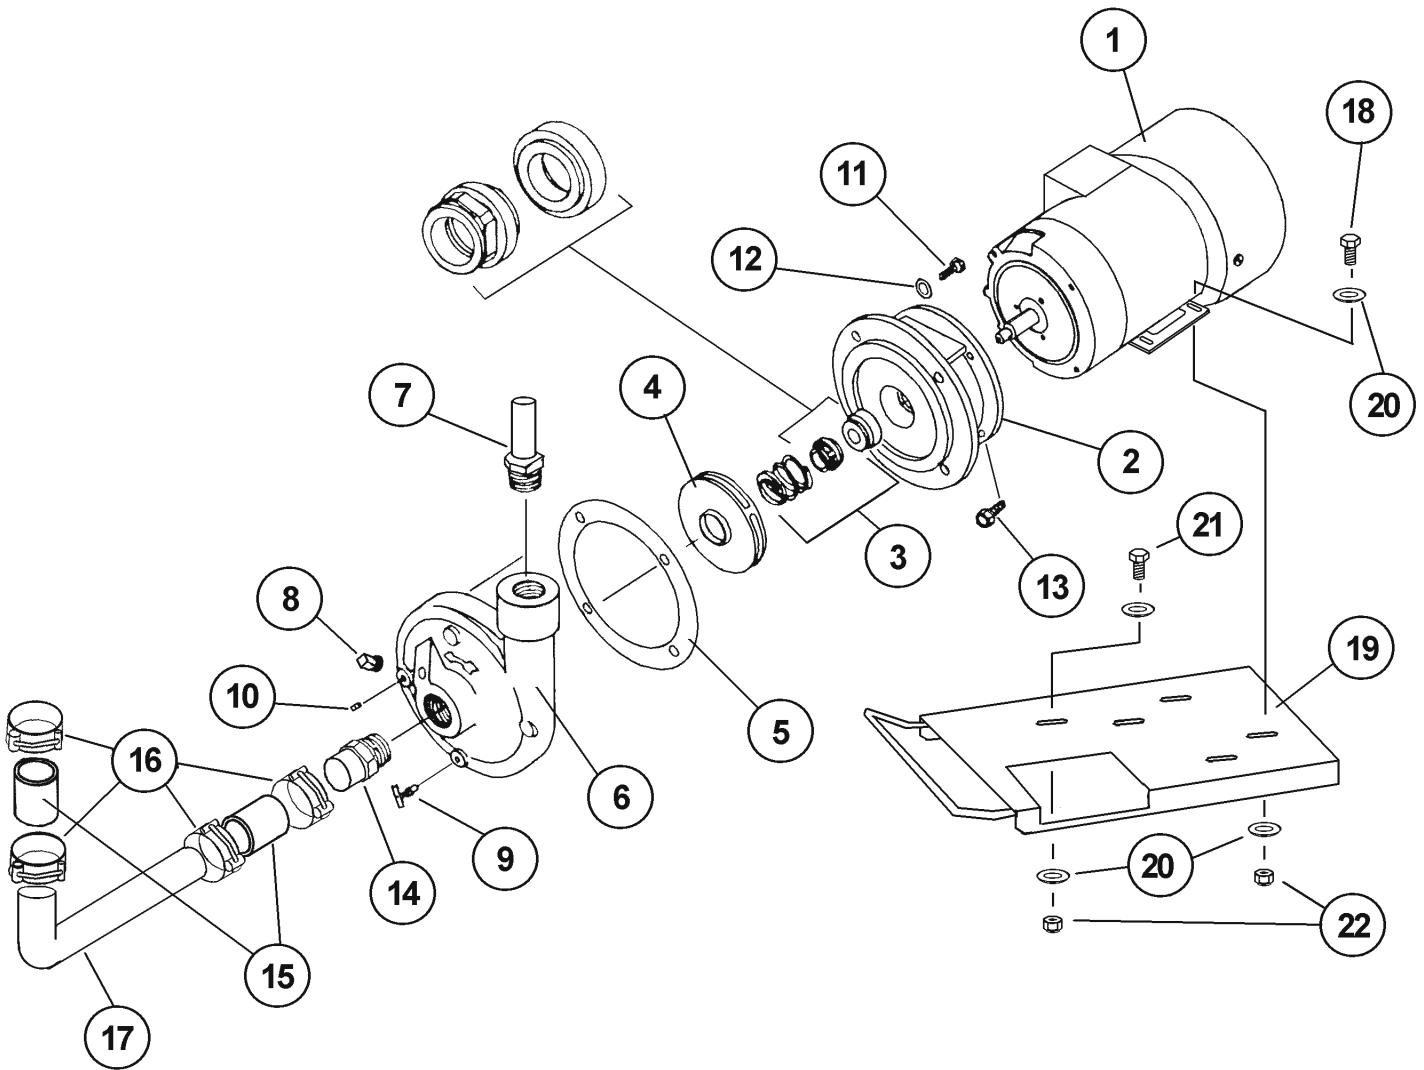

063-2100

Recirculating Pump Assembly LH
5-AG-S

American Dish Service

Ref. No.	Part No.	No. Req.	Description
1	091-1001	1	Motor, 1 ½ HP
2	082-6301	1	Rear Housing
3	092-2001	1	Seal Assembly
4	082-6303	1	Impeller, 5-vane
5	089-6303	1	Gasket
6	082-6302	1	Front Housing (Pump Cover)
7	085-6323	1	Discharge Pipe Weldment, 5-AG-S
8	092-1144	1	Pipe Plug, 3/8", SS
9	092-1002	1	Petcock 1/8"
10	092-1145	1	Pipe Plug, 1/8" SS
11	098-1507	2	Bolt, HH, SS, 5/16-18 x 7/8"
N/S	098-1510	2	Bolt, 5/16-18 x 1 ¼", HH, SS
12	098-2503	4	Washer, Copper 5/16"
13	098-1607	4	Bolt, 3/8-16 x 7/8" HH SS
14	085-6321	1	Pump Pipe, Suction
15	093-1039	2	Rubber Sleeve, Suction Tube Kit
16	098-9038	4	Clamp, Suction Tube Sleeve
17	085-6322	1	Suction Tube, 5-AG-S
18	098-1426	2	Bolt, ¼-20 x ¾", HH, SS
19	085-6408	1	Motor Plate
20	098-2404	6	Washer, ¼", SS
21	098-1434	1	Bolt, ¼-20 x 2", HH, SS
22	098-2507	3	Locknut, ¼-20, SS
Rep.	088-1012		Pump Assembly Through Impeller (Needs Gasket 089-6303)

063-2400

Recirculating Pump Assembly
RH 5-AG-S

American Dish Service

Ref. No.	Part No.	No. Req.	Description
1	091-1001	1	Motor, 1 ½ HP
2	082-6301	1	Rear Housing
3	092-2001	1	Seal Assembly
4	082-6303	1	Impeller, 5-vane
5	089-6303	1	Gasket
6	082-6302	1	Front Housing (Pump Cover)
7	085-6323	1	Discharge Pipe Weldment, 5-AG-S
8	092-1144	1	Pipe Plug, 3/8", SS
9	092-1002	1	Petcock 1/8"
10	092-1145	1	Pipe Plug, 1/8", SS
11	098-1507	2	Bolt, HH, SS, 5/16-18 x 7/8"
N/S	098-1510	2	Bolt, 5/16-18 x 1 ¼", HH, SS
12	098-2503	4	Washer, Copper 5/16"
13	098-1607	4	Bolt, 3/8-16 x 7/8" HH SS
14	085-6321	1	Pump Pipe, Suction
15	093-1039	2	Rubber Sleeve, Suction Tube Kit
16	098-9038	4	Clamp, Suction Tube Sleeve
17	085-6322	1	Suction Tube, 5-AG-S
18	098-1426	2	Bolt, ¼-20 x ¾", HH, SS
19	085-6408	1	Motor Plate
20	098-2404	6	Washer, ¼", SS
21	098-1434	1	Bolt, ¼-20 x 2", HH, SS
22	098-2507	3	Locknut, ¼-20, SS
Rep.	088-1012		Pump Assembly Through Impeller (Needs Gasket 089-6303)